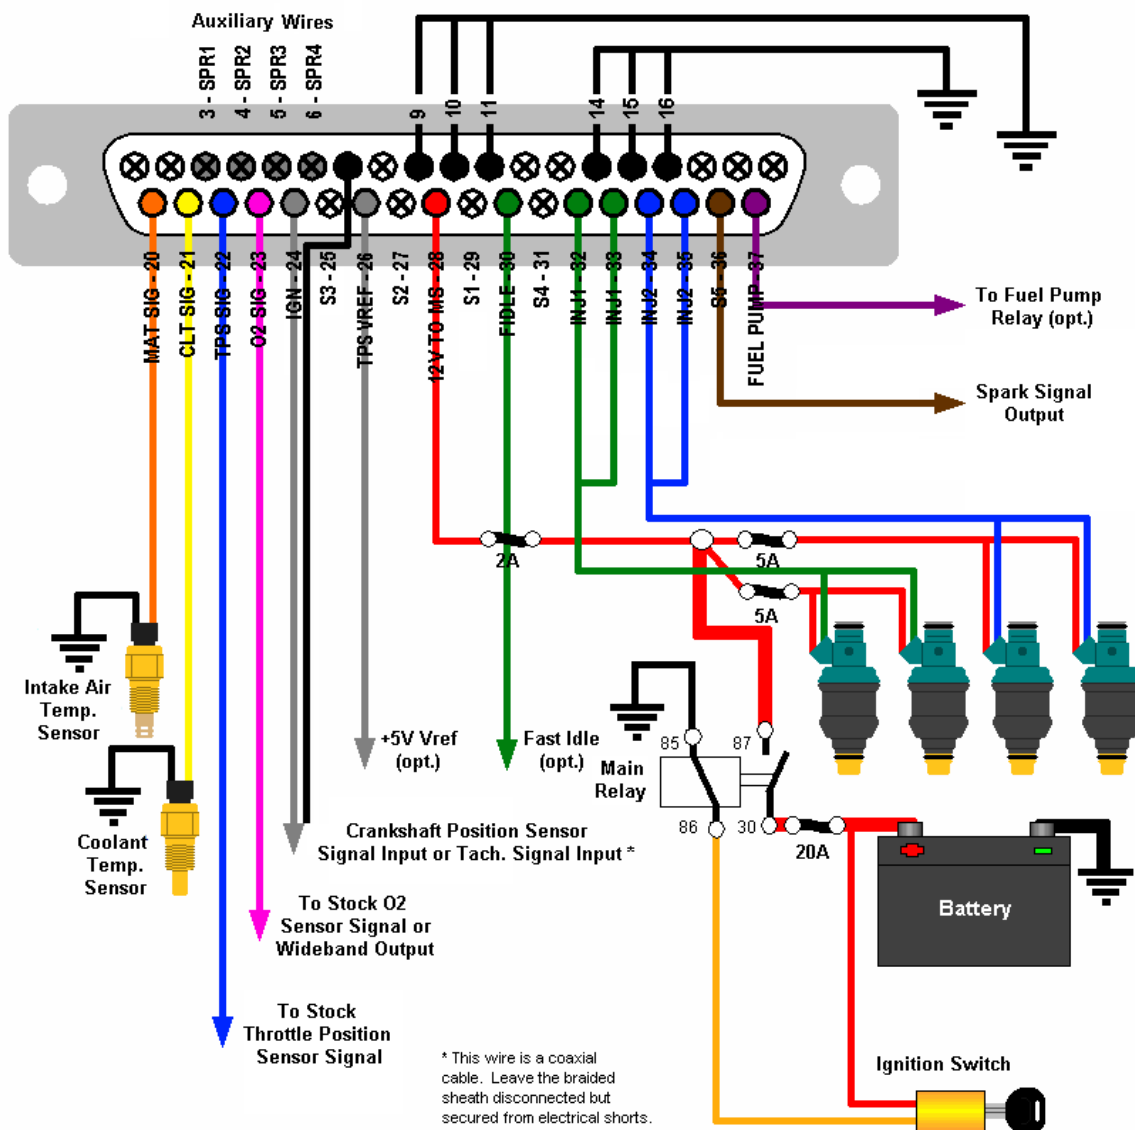

SymTech Laboratories Assembled MegaSquirt ECU's: Wiring Guide

MegaSquirt Installation Wiring Diagram Generic Configurations

Color code corresponds to the SymTech Labs Wiring Harness
Configuration corresponds to SymTech Labs' generically configured MegaSquirt ECU's
<http://store.symtechlabs.com/>