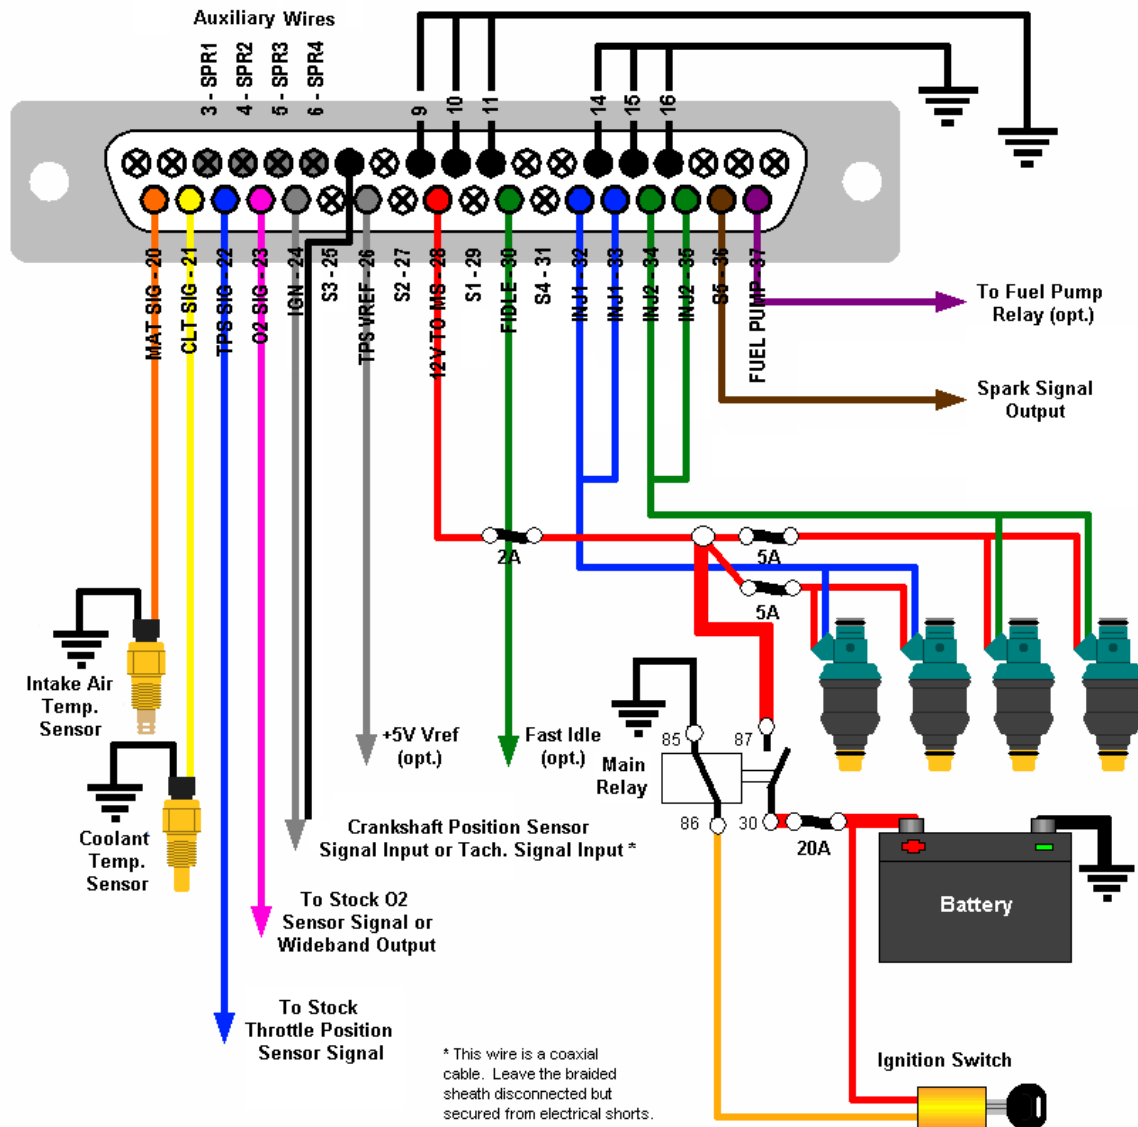

SymTech Laboratories Assembled MegaSquirt ECU's: Wiring Guide

MegaSquirt Installation Wiring Diagram Generic Configurations

Color code corresponds to the SymTech Labs Wiring Harness
Configuration corresponds to SymTech Labs' generically configured MegaSquirt ECU's
<http://store.symtechlabs.com/>