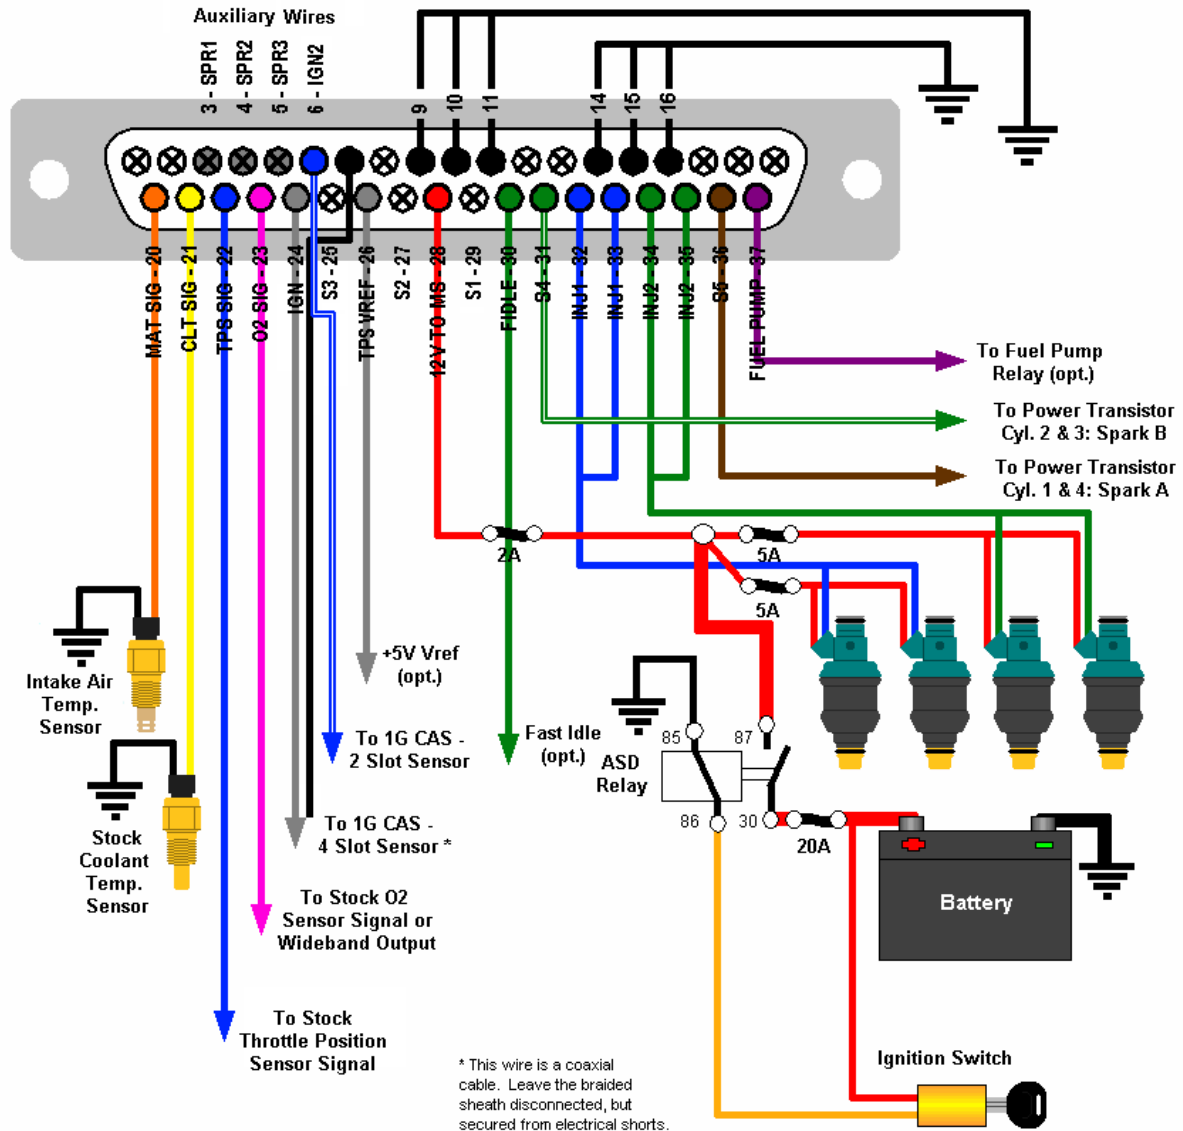

# SymTech Laboratories Assembled MegaSquirt ECU's: Wiring Guide

## MegaSquirt Installation Wiring Diagram DSM/4G63 Wasted Spark

Color code corresponds to the SymTech Labs Wiring Harness  
Configuration corresponds to SymTech Labs' 4G63-configured MegaSquirt ECU's  
<http://store.symtechlabs.com/>